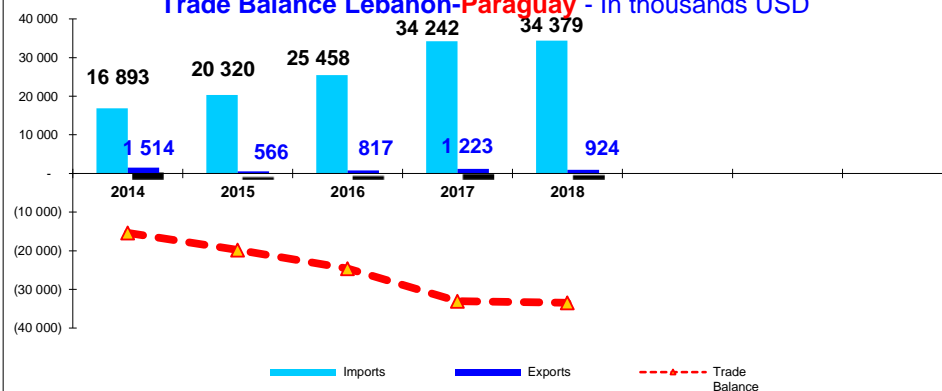

Trade Balance Lebanon-Paraguay - In thousands USD

Top 5 Imports 2017

1	Meat and edible meat offal	52%
2	Oil seeds and oleaginous fruits	42%
3	Wood and articles of wood; wood charcoal	3%
4	Natural or cultured pearls, precious or semi-precious	3%
5		

Top 5 Imports 2018

1	Oil seeds and oleaginous fruits	54%
2	Meat and edible meat offal	37%
3	Wood and articles of wood; wood charcoal	5%
4	Dairy produce; birds' eggs; natural honey	4%
5		

Top 5 Exports 2017

1	Preparations of vegetables, fruit, nuts	19%
2	Man-made filaments	18%
3	Essential oils and resinoids; perfumery, cosmetic	18%
4	Miscellaneous edible preparations	8%
5	Coffee, tea, maté and spices	7%

Top 5 Exports 2018

1	Preparations of vegetables, fruit, nuts	29%
2	Man-made filaments	14%
3	Coffee, tea, maté and spices	10%
4	Miscellaneous edible preparations	6%
5	Sugars and sugar confectionery	6%

By JB - TIC

Source: Lebanese Customs figures