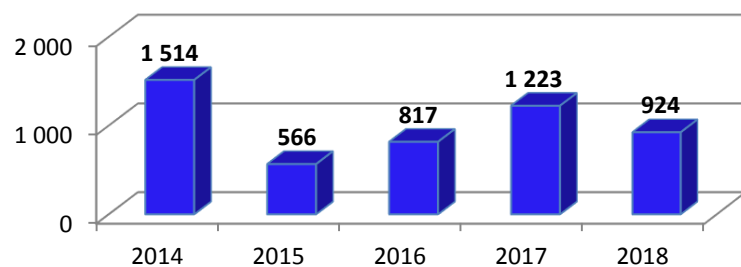

### Imports from Paraguay to Lebanon - In thousands USD

### Exports from Lebanon to Paraguay - In thousands USD

\* Till end of Dec 2018 - In thousands USD

	Imports	Exports	Trade Balance
2014	16 893	1 514	-15 379
2015	20 320	566	-19 754
2016	25 458	817	-24 641
2017	34 242	1 223	-33 019
2018	34 379	924	-33 455