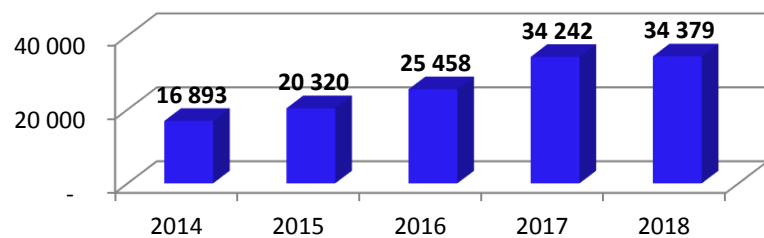

### Imports from Paraguay to Lebanon - In thousands USD

### Exports from Lebanon to Paraguay - In thousands USD

\* Till end of Dec 2018 - In thousands USD

	Imports	Exports	Trade Balance
2014	16 893	1 514	-15 379
2015	20 320	566	-19 754
2016	25 458	817	-24 641
2017	34 242	1 223	-33 019
2018	34 379	924	-33 455