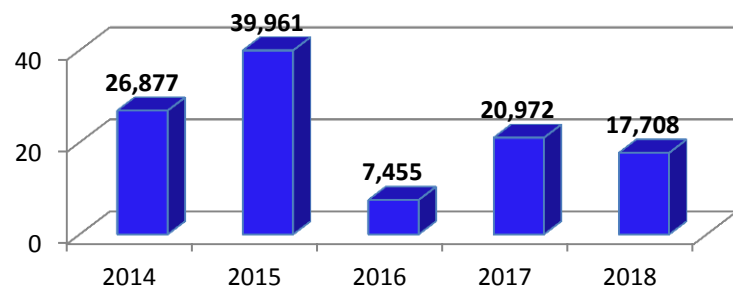

### Imports from Bangladesh to Lebanon- In thousands USD

### Exports from Lebanon to Bangladesh- In thousands USD

\* Till end of Dec 2018 - In thousands USD

	Imports	Exports	Trade Balance
2014	38,708	26,877	-11,831
2015	36,786	39,961	3,175
2016	38,759	7,455	-31,304
2017	44,251	20,972	-23,279
2018	46,090	17,708	-28,382