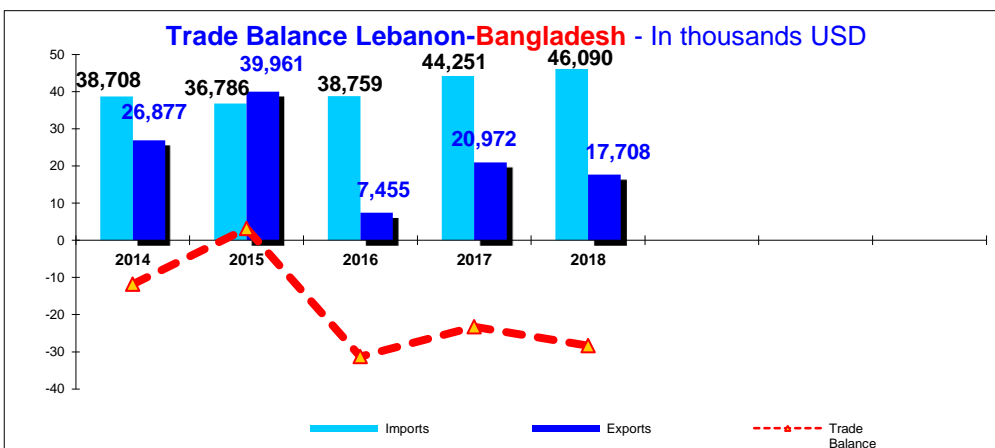

* Till end of Dec 2018 - In thousands USD

	Imports	Exports	Trade Balance
2014	38,708	26,877	-11,831
2015	36,786	39,961	3,175
2016	38,759	7,455	-31,304
2017	44,251	20,972	-23,279
2018	46,090	17,708	-28,382

In thousands USD