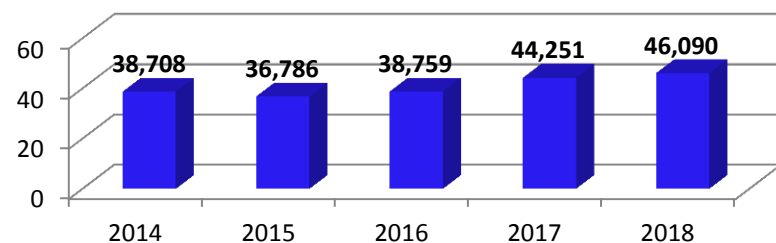

### Imports from Bangladesh to Lebanon- In thousands USD

### Exports from Lebanon to Bangladesh- In thousands USD

\* Till end of Dec 2018 - In thousands USD

	Imports	Exports	Trade Balance
2014	38,708	26,877	-11,831
2015	36,786	39,961	3,175
2016	38,759	7,455	-31,304
2017	44,251	20,972	-23,279
2018	46,090	17,708	-28,382